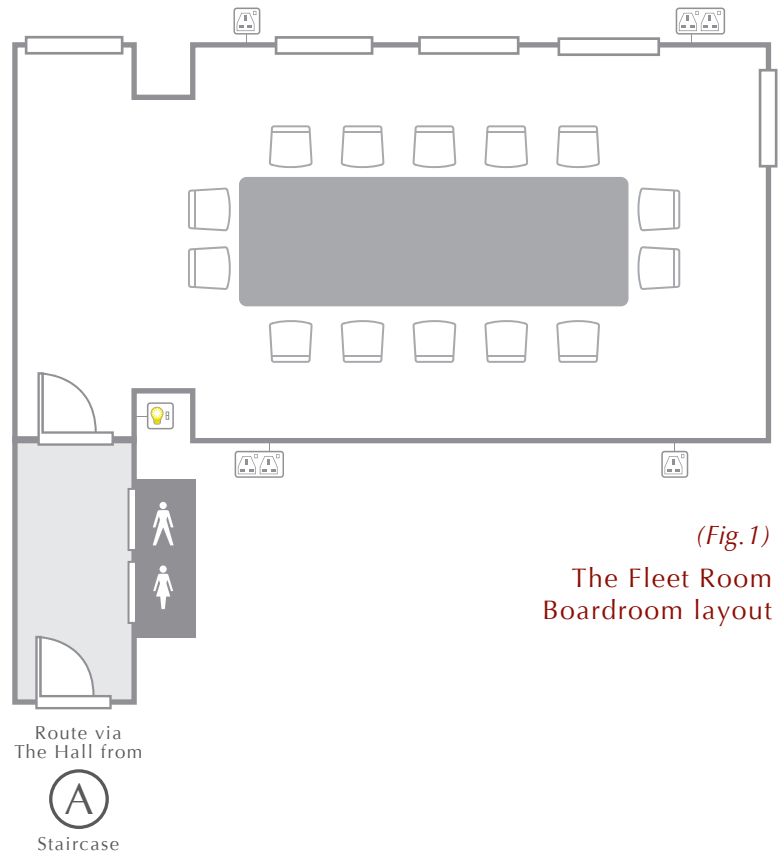

# THE FLEET ROOM

## DIMENSIONS

8m x 4m **32m<sup>2</sup>**

## CAPACITY

Boardroom (Fig. 1) **14**

Situated close to the College Hall, the Fleet Room is an elegant wood panelled room ideal for smaller lunches and formal dinners for up to 24 guests.

CONFERENCE SERVICES