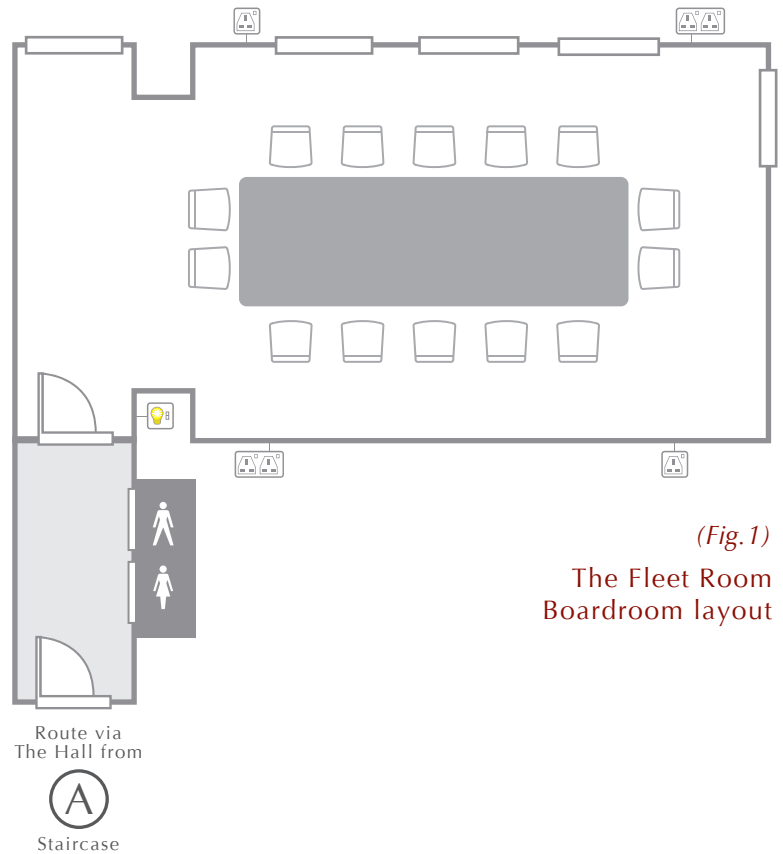

DOWNING COLLEGE
UNIVERSITY OF CAMBRIDGE

THE FLEET ROOM

DIMENSIONS

8m x 4m **32m²**

CAPACITY

Boardroom (Fig. 1) **14**

Dining Layout **24**

(Fig. 1)

The Fleet Room
Boardroom layout

Situated close to the College Hall, the Fleet Room is an elegant wood panelled room ideal for smaller lunches and formal dinners for up to 24 guests.

CONFERENCE SERVICES

01223 334 860

PLEASE SEE OVERLEAF FOR A MAP SHOWING THE ROOM'S LOCATION IN THE COLLEGE AND AN ALTERNATIVE ROOM LAYOUT

conference@dow.cam.ac.uk