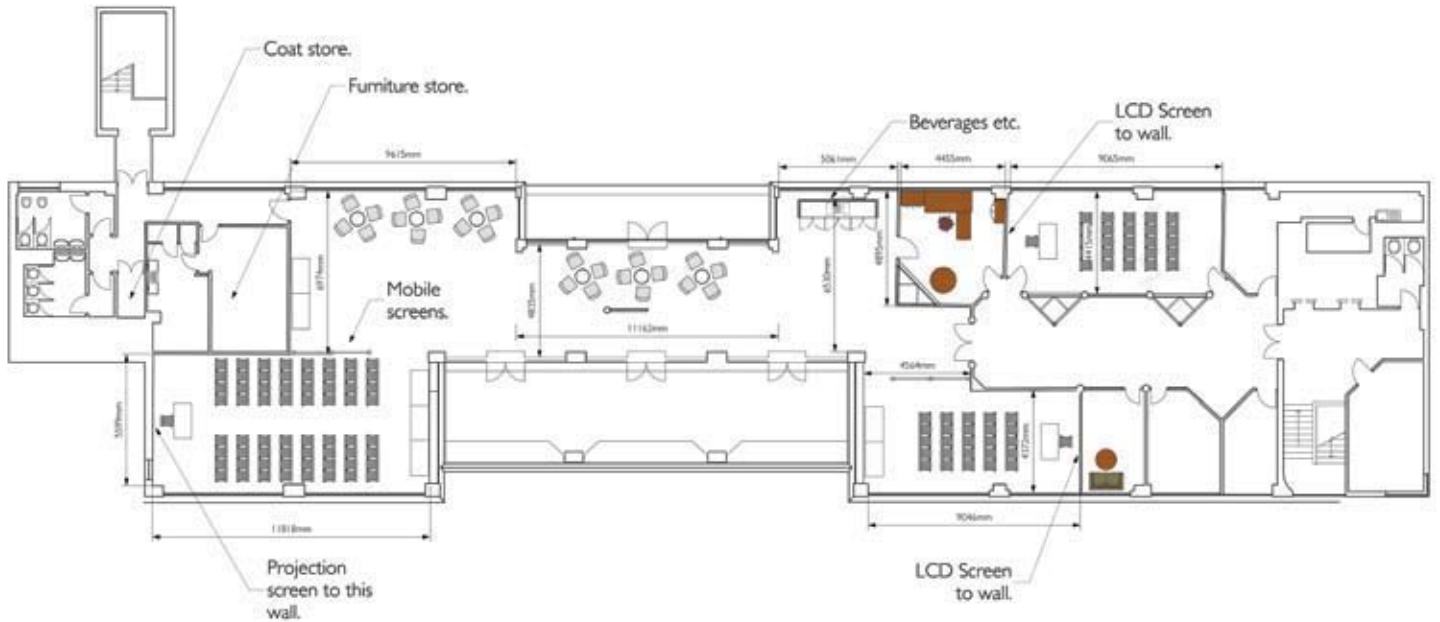

# PARKER'S HOUSE

Large meeting space to seat 40 in a cabaret style or 60 theatre style

Boardroom for 18 or theatre style for 25

ALL ROOMS OFFER DATA PRESENTATION FACILITIES

Located off Regent Street next to the College, Parker's House has lift access and plenty of natural light throughout the rooms offering wonderful views over the College grounds.